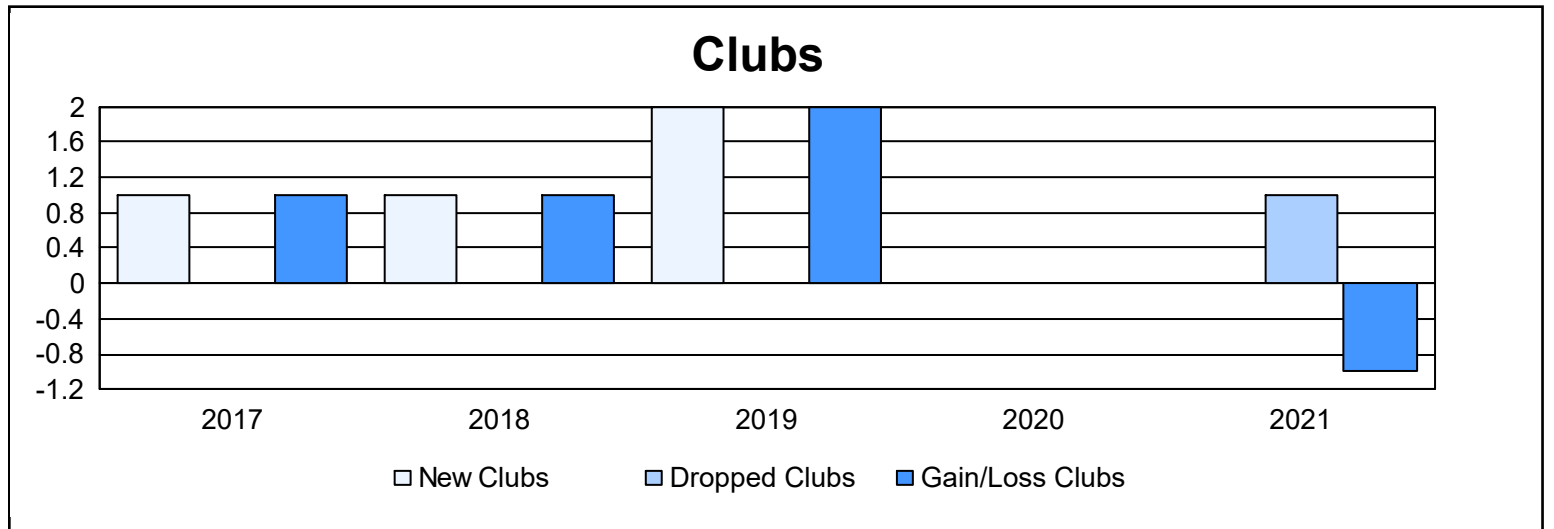

Year	New Clubs	Dropped Clubs	Gain/ Loss Clubs	New Members	Charter Members	Reinstate Members	Transfer Members	Total Member Added	Total Members Dropped	Gain/ Loss Members
2016-2017	1	0	1	107	24	1	0	132	79	53
2017-2018	1	0	1	82	32	0	1	115	94	21
2018-2019	2	0	2	70	46	1	2	119	135	-16
2019-2020	0	0	0	59	4	0	2	65	93	-28
2020-2021	0	1	-1	55	1	0	6	62	72	-10
<b>Average</b>	<b>1</b>	<b>0</b>	<b>1</b>	<b>75</b>	<b>21</b>	<b>0</b>	<b>2</b>	<b>99</b>	<b>95</b>	<b>4</b>

### Membership Composition June 2021 Cumulative