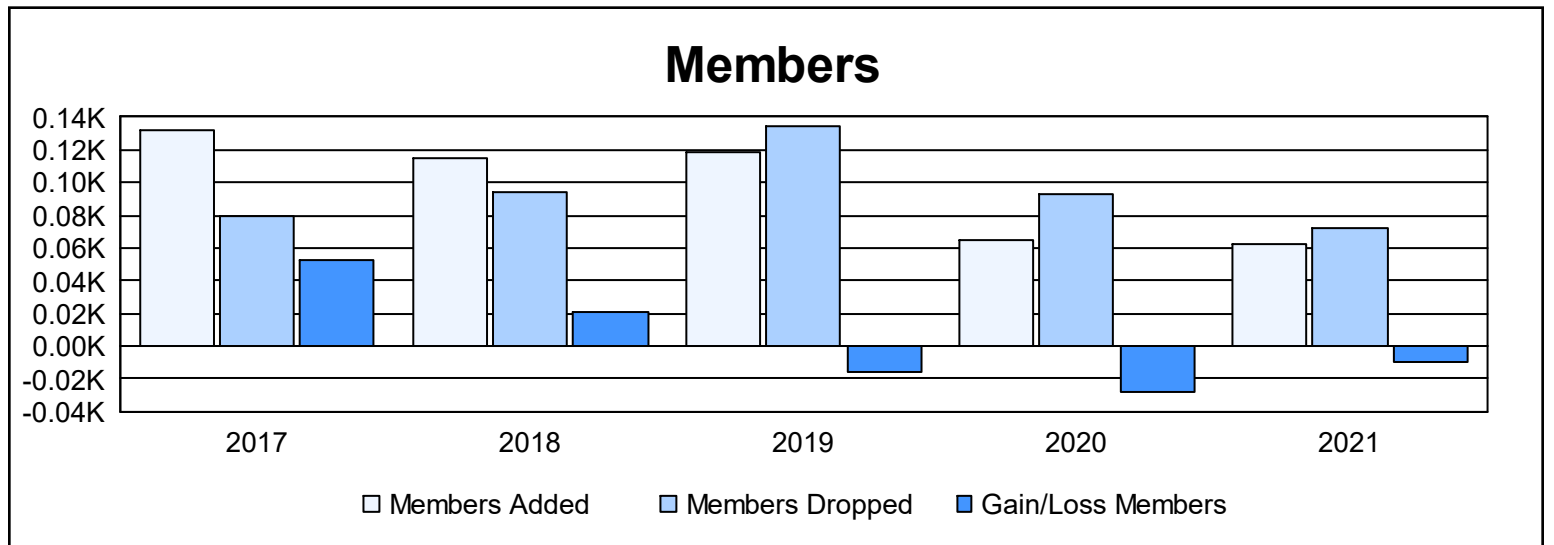

Year	New Clubs	Dropped Clubs	Gain/ Loss Clubs	New Members	Charter Members	Reinstate Members	Transfer Members	Total Member Added	Total Members Dropped	Gain/ Loss Members
2016-2017	1	0	1	107	24	1	0	132	79	53
2017-2018	1	0	1	82	32	0	1	115	94	21
2018-2019	2	0	2	70	46	1	2	119	135	-16
2019-2020	0	0	0	59	4	0	2	65	93	-28
2020-2021	0	1	-1	55	1	0	6	62	72	-10
<b>Average</b>	<b>1</b>	<b>0</b>	<b>1</b>	<b>75</b>	<b>21</b>	<b>0</b>	<b>2</b>	<b>99</b>	<b>95</b>	<b>4</b>

### Membership Composition June 2021 Cumulative